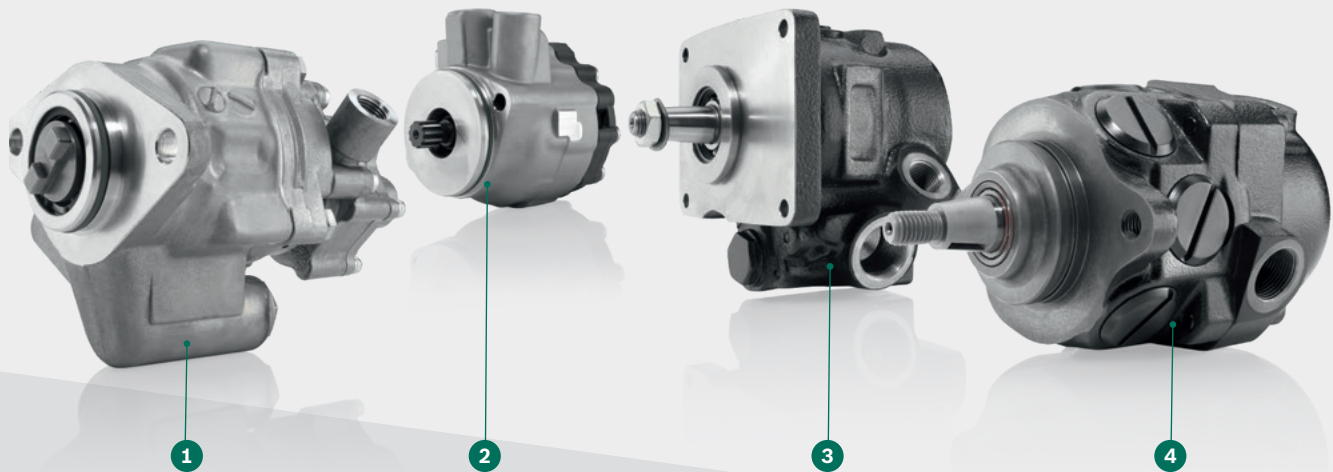

Steering Pumps

from Bosch

Medium / Heavy-duty Commercial

Steering pumps are the heart of any hydraulic power steering system, delivering high-pressure fluid to the steering gear or cylinder.

BOSCH

Invented for life

Product Benefits

- ▶ **Tandem pump** – produces two independent volume flows
- ▶ **Varioserv pump** – consumes less energy compared to a standard pump
- ▶ **Vane pump** – delivers high efficiency and considerable adaptability, due to its compact size
- ▶ **Radial piston pump** – offers a constant high pressure flow even if operating in a reverse direction (ideal emergency steering pump)

- 1 Tandem pump (vane pump with attached fuel pump)
- 2 Varioserv pump (with eco valve)
- 3 Vane pump
- 4 Radial piston pump

Dependable Supply

Bosch Power Steering Pumps are designed to generate a sufficient amount of oil flow required for the operation of a hydraulic steering system in medium- or heavy-duty applications.

Applications

vary across trucks and buses – including key brands such as DAF, Dennis, Iveco, MAN, Manitou, VAN HOOL, VOLVO and Workhorse.

Varioserv Pump

- 1 Cover with flange
- 2 Outer ring
- 3 Cam ring
- 4 Shaft
- 5 Rotor with vanes
- 6 Control valve